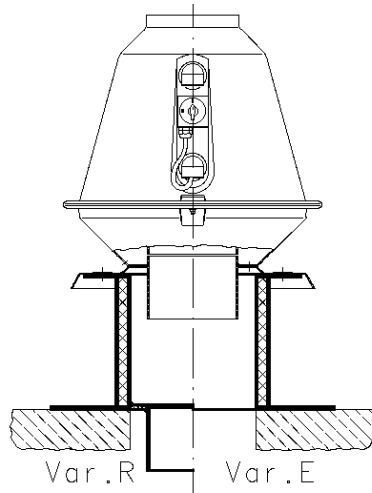

## Sleeve PVC round with fixing bands, stainless

<b>NW <math>\varnothing</math></b>	<b>L</b>	<b>s</b>
200	100	2
250	100	2
315	100	2

Bellow electric conductive

NW Ø	L
200	155
250	160
315	160

Roof base GFK, PPs

Roof base in GFK heat insulated

Roof base in PPs

Heat conductivity 0.024 W/mK

Heat conductivity 0.22 W/mK

Fan Type CRDV	Dimensions				
	A	B	C	D	E
200D	480	400	280	630	300
250D	520	435	315	670	300
315D	630	520	400	750	300

[www.colasit.com](http://www.colasit.com)

Competence in plastics. Worldwide.

Protective grille

Material: PPs-el   
 Draht: Ø0.7mm hot-dip galvanised  
 Teilung: 8mm

Intake mesh

Outlet mesh

CRDV	NWØ	DØ	dØ	h
200	202	215	197	20
250	252	265	247	20
315	317	330	312	20