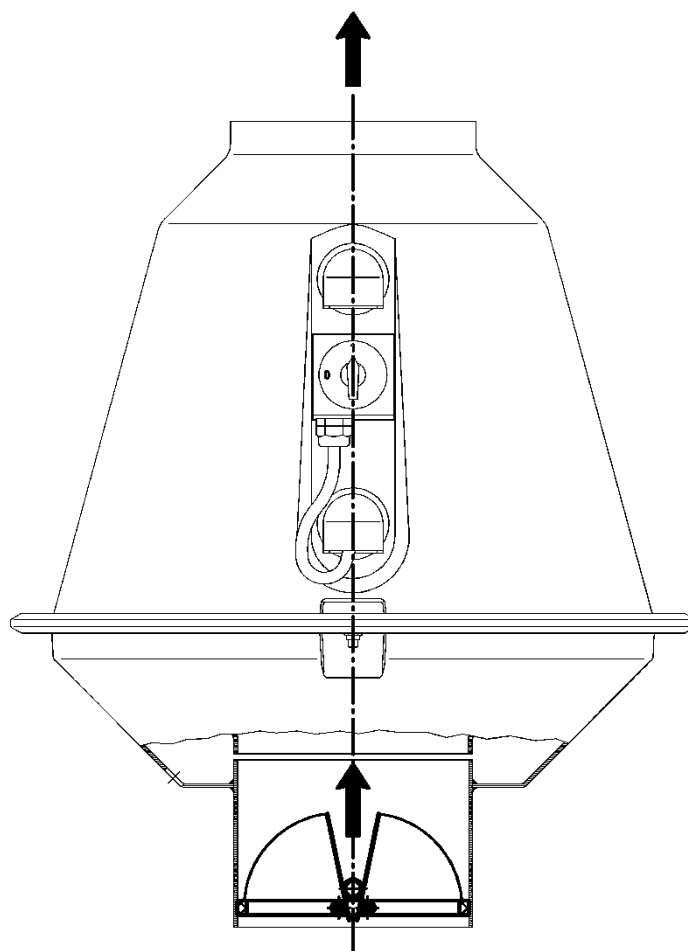

Automatic damper

Edition 2023 • Subject to alteration • Copyright by COLASIT AG Spiez

COLASIT AG

Plastic construction • Faulenbachweg 63 • CH-3700 Spiez
Phone +41 (0)33 655 61 61 • fans@colasit.com

www.colasit.com

Competence in plastics. Worldwide.