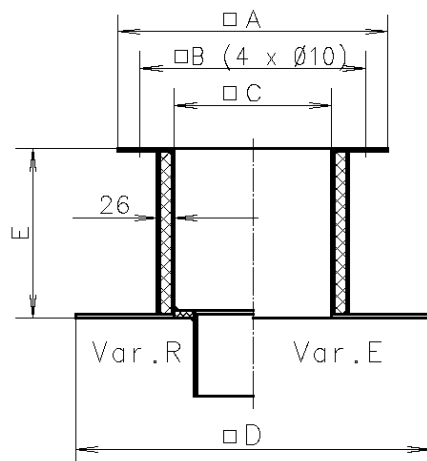

## Sleeve PVC round with fixing bands, stainless

<b>NW <math>\varnothing</math></b>	<b>L</b>	<b>s</b>
200	100	2
250	100	2
315	100	2

Bellow electric conductive

NW Ø	L
200	155
250	160
315	160

Roof base GFK, PPs

Roof base in GFK heat insulated

Roof base in PPs

Heat conductivity 0.024 W/mK

Heat conductivity 0.22 W/mK

Fan Type CRDV	Dimensions				
	A	B	C	D	E
200D	480	400	280	630	300
250D	520	435	315	670	300
315D	630	520	400	750	300

[www.colasit.com](http://www.colasit.com)

Competence in plastics. Worldwide.

Protective grille

Material: PPs-el   
 Draht: Ø0.7mm hot-dip galvanised  
 Teilung: 8mm

Intake mesh

Outlet mesh

CRDV	NWØ	DØ	dØ	h
200	202	215	197	20
250	252	265	247	20
315	317	330	312	20