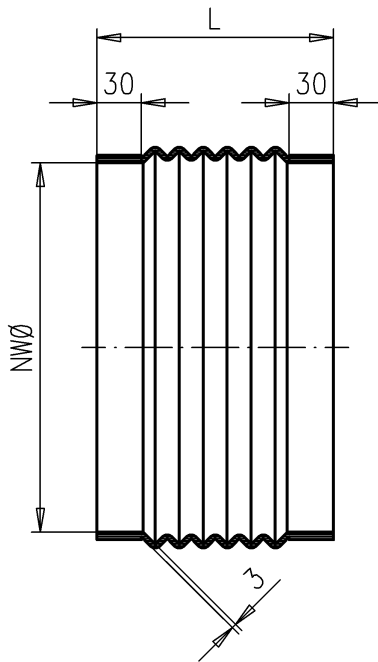

## Sleeve PVC round with fixing bands, stainless

<b>NW <math>\varnothing</math></b>	<b>L</b>	<b>s</b>
200	100	2
250	100	2
315	100	2

Bellow electric conductive

NW Ø	L
200	155
250	160
315	160

Roof base GFK, PPs

Roof base in GFK heat insulated

Roof base in PPs

Heat conductivity 0.024 W/mK

Heat conductivity 0.22 W/mK

Fan Type CRDV	Dimensions				
	A	B	C	D	E
200D	480	400	280	630	300
250D	520	435	315	670	300
315D	630	520	400	750	300

[www.colasit.com](http://www.colasit.com)

Competence in plastics. Worldwide.

Protective grille

Material: PPs-el   
 Draht: Ø0.7mm hot-dip galvanised  
 Teilung: 8mm

Intake mesh

Outlet mesh

CRDV	NWØ	DØ	dØ	h
200	202	215	197	20
250	252	265	247	20
315	317	330	312	20