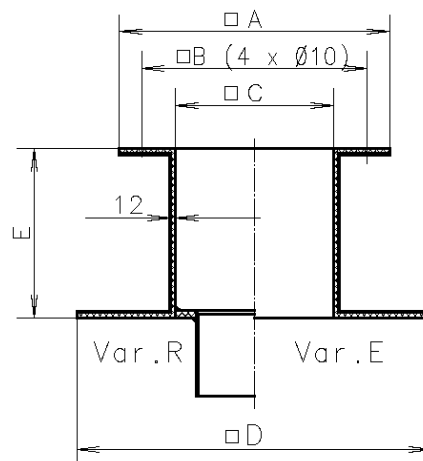

## Sleeve PVC round with fixing bands, stainless

<b>NW <math>\varnothing</math></b>	<b>L</b>	<b>s</b>
200	100	2
250	100	2
315	100	2

Bellow electric conductive

NW Ø	L
200	155
250	160
315	160

Roof base GFK, PPs

Roof base in GFK heat insulated

Roof base in PPs

Heat conductivity 0.024 W/mK

Heat conductivity 0.22 W/mK

Fan Type CRDV	Dimensions				
	A	B	C	D	E
200D	480	400	280	630	300
250D	520	435	315	670	300
315D	630	520	400	750	300

[www.colasit.com](http://www.colasit.com)

Competence in plastics. Worldwide.

Protective grille

Material: PPs-el   
 Draht: Ø0.7mm hot-dip galvanised  
 Teilung: 8mm

Intake mesh

Outlet mesh

CRDV	NWØ	DØ	dØ	h
200	202	215	197	20
250	252	265	247	20
315	317	330	312	20