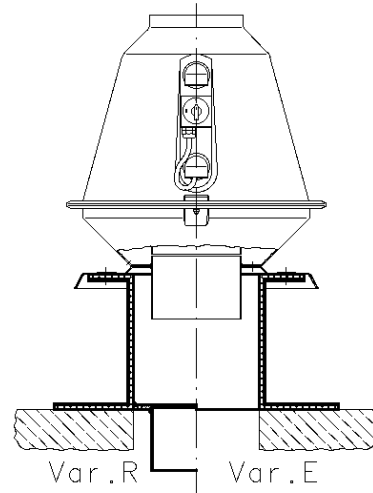

## Sleeve PVC round with fixing bands, stainless

<b>NW <math>\varnothing</math></b>	<b>L</b>	<b>s</b>
200	100	2
250	100	2
315	100	2

Bellow electric conductive

NW Ø	L
200	155
250	160
315	160

Roof base GFK, PPs

Roof base in GFK heat insulated

Roof base in PPs

Heat conductivity 0.024 W/mK

Heat conductivity 0.22 W/mK

Fan Type CRDV	Dimensions				
	A	B	C	D	E
200D	480	400	280	630	300
250D	520	435	315	670	300
315D	630	520	400	750	300

[www.colasit.com](http://www.colasit.com)

Competence in plastics. Worldwide.

Protective grille

Material: PPs-el   
 Draht: Ø0.7mm hot-dip galvanised  
 Teilung: 8mm

Intake mesh

Outlet mesh

CRDV	NWØ	DØ	dØ	h
200	202	215	197	20
250	252	265	247	20
315	317	330	312	20