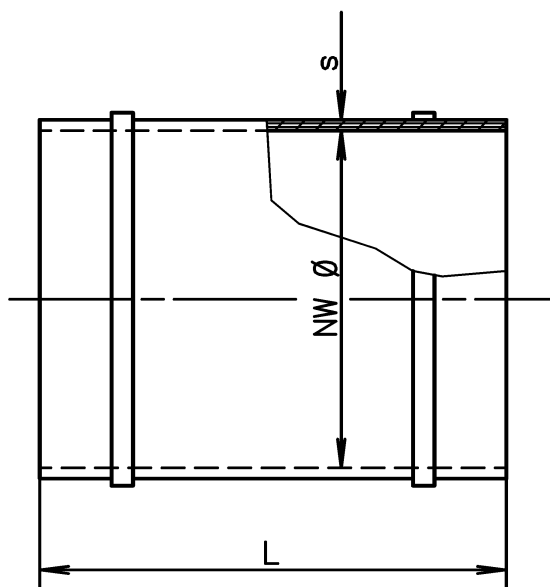

## Sleeve PVC round with fixing bands, stainless

<b>NW <math>\varnothing</math></b>	<b>L</b>	<b>s</b>
200	100	2
250	100	2
315	100	2

Bellow electric conductive

NW Ø	L
200	155
250	160
315	160

Roof base GFK, PPs

Roof base in GFK heat insulated

Roof base in PPs

Heat conductivity 0.024 W/mK

Heat conductivity 0.22 W/mK

Fan Type CRDV	Dimensions				
	A	B	C	D	E
200D	480	400	280	630	300
250D	520	435	315	670	300
315D	630	520	400	750	300

[www.colasit.com](http://www.colasit.com)

Competence in plastics. Worldwide.

Protective grille

Material: PPs-el   
 Draht: Ø0.7mm hot-dip galvanised  
 Teilung: 8mm

Intake mesh

Outlet mesh

CRDV	NWØ	DØ	dØ	h
200	202	215	197	20
250	252	265	247	20
315	317	330	312	20