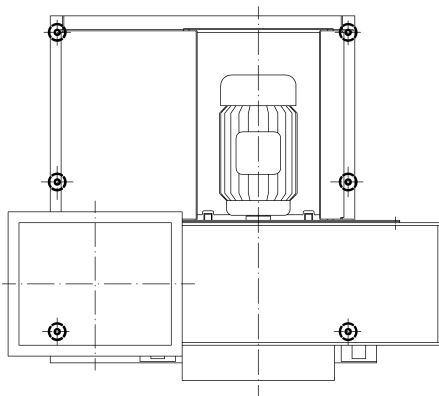

Vibration absorbers

Direct drive

V-belt drive

Vibration absorber Type	Dimensions				
	D	H	E	I	b
V 8/40	40	40	M8	23	7
V 8/50	50	40	M10	25	10

Fan Type CMMV		Type	Number
Direct	V-belt drive		
450-560	450, 500	V 8/40	4
630	560, 630	V 8/50	4
710, 800	710, 800	V 8/50	6

Motor cover direct drive

Motor cover v-belt drive

Sleeve PVC round with fixing bands, stainless

NW Ø	L	s
450-500	160	3
560-710	200	3
800-1250	250	3

Sleeve PVC rectangular with flanges on both sides

Fan Type CMMV	a x b	Dimensions	
		L	S
450	450 x 355	190	3
500	500 x 400	190	3
560	560 x 450	240	3
630	630 x 500	240	3
710	710 x 560	240	3
800	800 x 630	290	3
900	900 x 710	290	3
1000	1000 x 800	290	3
1120	1120 x 900	290	3
1250	1250 x 1000	290	3