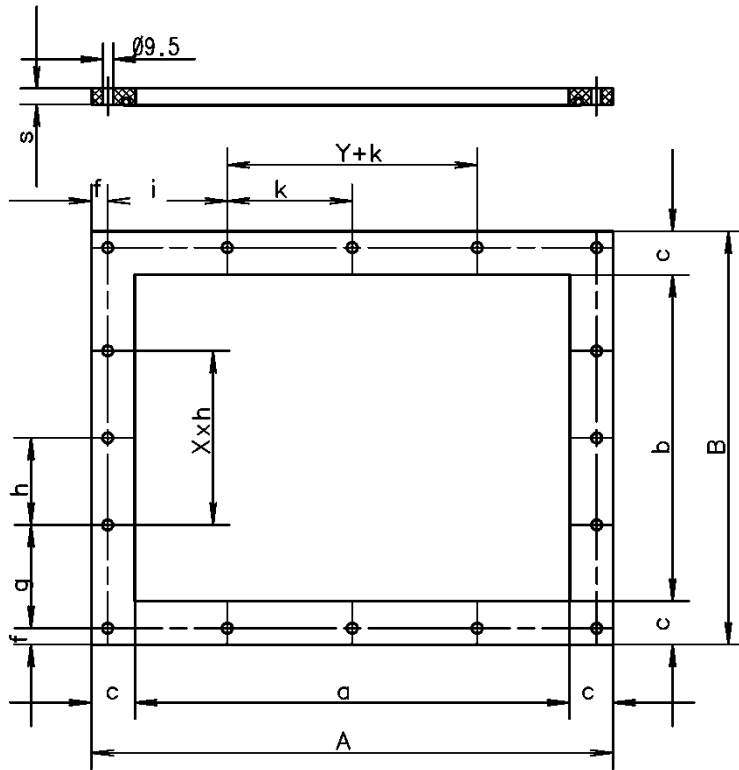

Flange rectangular PP / PPs / PPs-el / PVC / PE / PVDF

Fan Type CMMV	Dimensions											
	A	B	a	b	c	s	f	g	X x h	i	Y x k	n
450	530	435	450	355	40	15	14	53,5	3x100	51	4x100	22
500	580	480	500	400	40	15	14	76	3x100	76	4x100	22
560	640	530	560	450	40	15	14	51	4x100	56	5x100	26
630	730	600	630	500	50	20	20	80	4x100	105	4x120	24
710	810	660	710	560	50	20	20	60	5x100	97,5	5x115	28
800	900	730	800	630	50	20	20	95	5x100	80	7x100	32
900	1000	810	900	710	50	20	20	85	6x100	80	8x100	36
1000	1100	900	1000	800	50	20	20	80	7x100	80	9x100	40
1120	1220	1000	1120	900	50	20	20	80	8x100	90	10x100	44
1250	1350	1100	1250	1000	50	20	20	80	9x100	105	11x100	48

Edition 2023 • Subject to alteration • Copyright by COLASIT AG Spiez

COLASIT AG
Plastic construction • Faulenbachweg 63 • CH-3700 Spiez
Phone +41 (0)33 655 61 61 • fans@colasit.com
www.colasit.com

Competence in plastics. Worldwide.