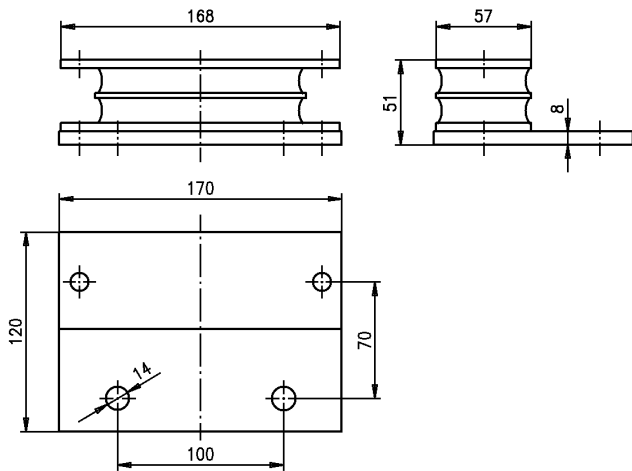

Vibration absorbers

Direct drive