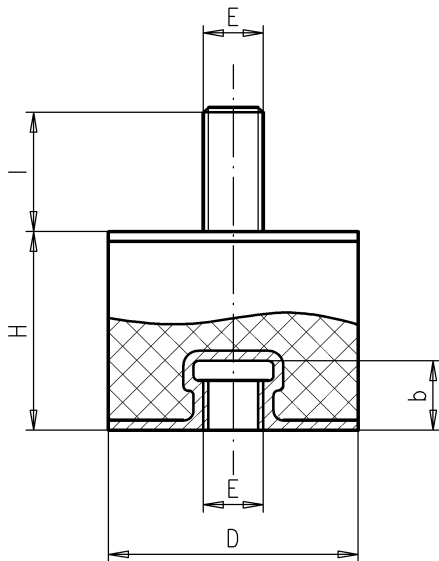

Vibration absorbers

Direct drive

V-belt drive

Vibration absorber Type	Dimensions				
	D	H	E	I	b
V 8/40	40	40	M8	23	7
V 8/50	50	40	M10	25	10

Fan Type CMMV		Type	Number
Direct	V-belt drive		
450-560	450, 500	V 8/40	4
630	560, 630	V 8/50	4
710, 800	710, 800	V 8/50	6

Motor cover direct drive

Motor cover v-belt drive

Sleeve PVC round with fixing bands, stainless

NW Ø	L	s
450-500	160	3
560-710	200	3
800-1250	250	3

Sleeve PVC rectangular with flanges on both sides

Fan Type CMMV	a x b	Dimensions	
		L	S
450	450 x 355	190	3
500	500 x 400	190	3
560	560 x 450	240	3
630	630 x 500	240	3
710	710 x 560	240	3
800	800 x 630	290	3
900	900 x 710	290	3
1000	1000 x 800	290	3
1120	1120 x 900	290	3
1250	1250 x 1000	290	3