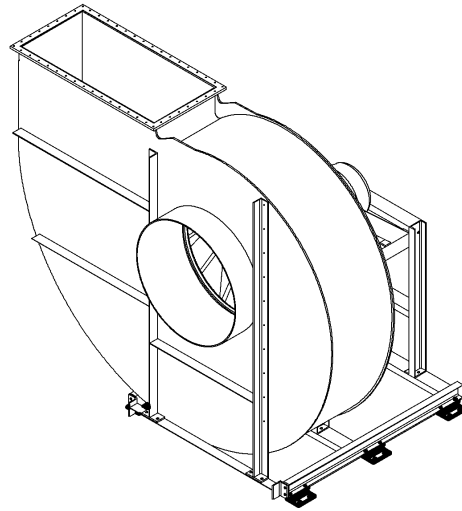

Vibration absorbers

Direct drive