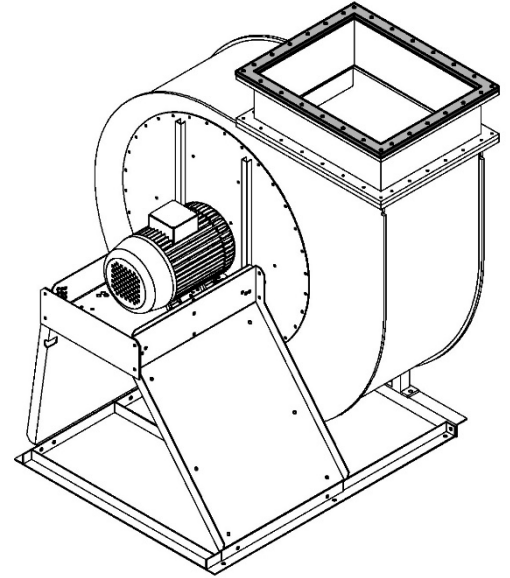

Flange rectangular PP / PPs / PPs-el / PVC / PE / PVDF

Fan Type CMMV	Dimensions											
	A	B	a	b	c	s	f	g	X x h	i	Y x k	n
450	530	435	450	355	40	15	14	53,5	3x100	51	4x100	22
500	580	480	500	400	40	15	14	76	3x100	76	4x100	22
560	640	530	560	450	40	15	14	51	4x100	56	5x100	26
630	730	600	630	500	50	20	20	80	4x100	105	4x120	24
710	810	660	710	560	50	20	20	60	5x100	97,5	5x115	28
800	900	730	800	630	50	20	20	95	5x100	80	7x100	32
900	1000	810	900	710	50	20	20	85	6x100	80	8x100	36
1000	1100	900	1000	800	50	20	20	80	7x100	80	9x100	40
1120	1220	1000	1120	900	50	20	20	80	8x100	90	10x100	44
1250	1350	1100	1250	1000	50	20	20	80	9x100	105	11x100	48

Edition 2023 • Subject to alteration • Copyright by COLASIT AG Spiez

COLASIT AG
Plastic construction • Faulenbachweg 63 • CH-3700 Spiez
Phone +41 (0)33 655 61 61 • fans@colasit.com
www.colasit.com

Competence in plastics. Worldwide.