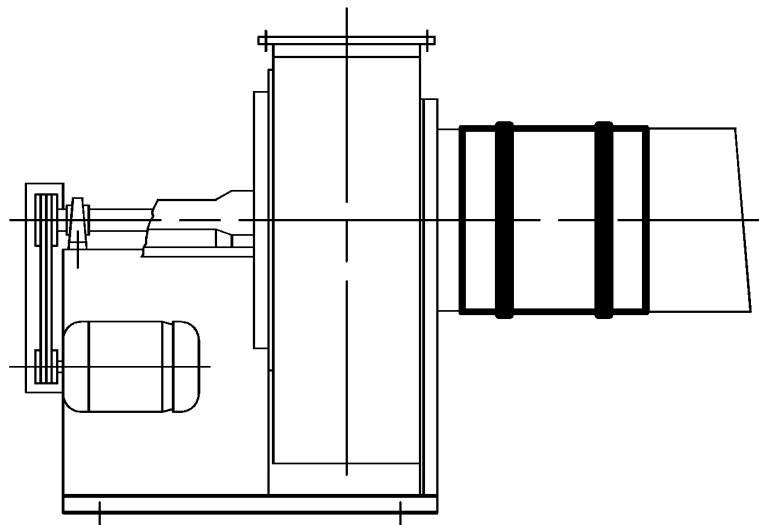

Motor cover direct drive

Motor cover v-belt drive

Sleeve PVC round with fixing bands, stainless

NW Ø	L	s
450-500	160	3
560-710	200	3
800-1250	250	3

Sleeve PVC rectangular with flanges on both sides

Fan Type CMMV	a x b	Dimensions	
		L	S
450	450 x 355	190	3
500	500 x 400	190	3
560	560 x 450	240	3
630	630 x 500	240	3
710	710 x 560	240	3
800	800 x 630	290	3
900	900 x 710	290	3
1000	1000 x 800	290	3
1120	1120 x 900	290	3
1250	1250 x 1000	290	3