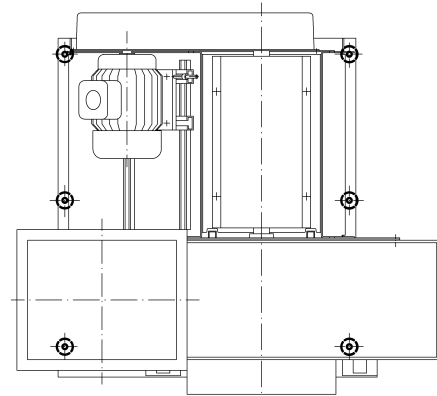

Vibration absorbers

Direct drive

V-belt drive

Vibration absorber Type	Dimensions				
	D	H	E	I	b
V 8/40	40	40	M8	23	7
V 8/50	50	40	M10	25	10

Fan Type CMMV		Type	Number
Direct	V-belt drive		
450-560	450, 500	V 8/40	4
630	560, 630	V 8/50	4
710, 800	710, 800	V 8/50	6

Motor cover direct drive

Motor cover v-belt drive

Sleeve PVC round with fixing bands, stainless

NW Ø	L	s
450-500	160	3
560-710	200	3
800-1250	250	3

Sleeve PVC rectangular with flanges on both sides

Fan Type CMMV	a x b	Dimensions	
		L	S
450	450 x 355	190	3
500	500 x 400	190	3
560	560 x 450	240	3
630	630 x 500	240	3
710	710 x 560	240	3
800	800 x 630	290	3
900	900 x 710	290	3
1000	1000 x 800	290	3
1120	1120 x 900	290	3
1250	1250 x 1000	290	3