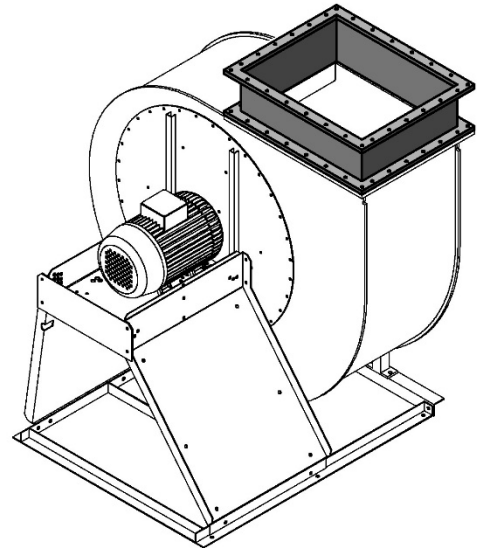

Motor cover direct drive

Motor cover v-belt drive

Sleeve PVC round with fixing bands, stainless

NW Ø	L	s
450-500	160	3
560-710	200	3
800-1250	250	3

Sleeve PVC rectangular with flanges on both sides

Fan Type CMMV	a x b	Dimensions	
		L	S
450	450 x 355	190	3
500	500 x 400	190	3
560	560 x 450	240	3
630	630 x 500	240	3
710	710 x 560	240	3
800	800 x 630	290	3
900	900 x 710	290	3
1000	1000 x 800	290	3
1120	1120 x 900	290	3
1250	1250 x 1000	290	3