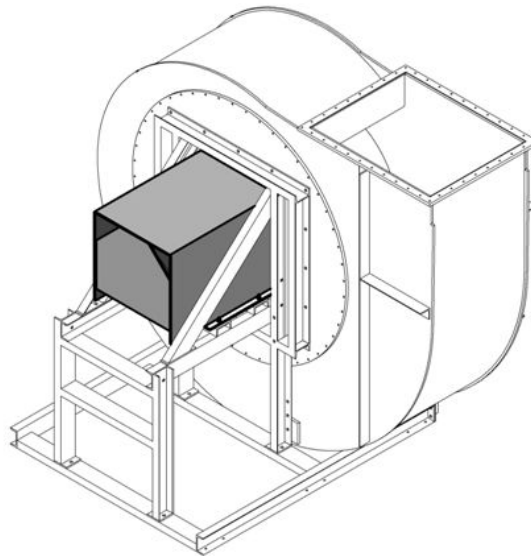

Motor cover direct drive