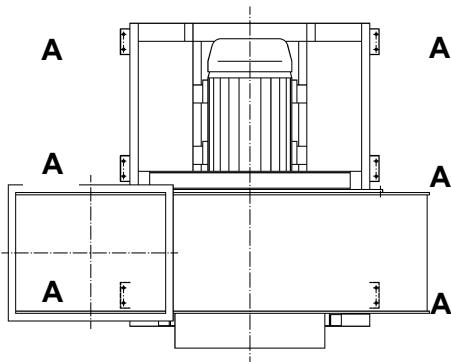

Vibration absorbers

Direct drive