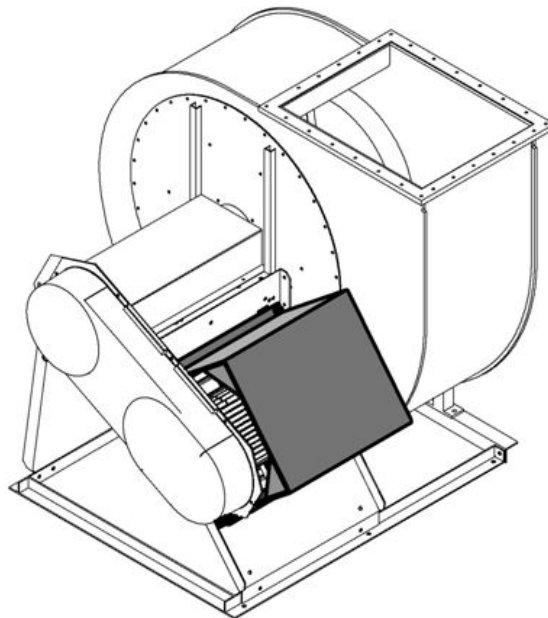

Motor cover direct drive

Motor cover v-belt drive

Sleeve PVC round with fixing bands, stainless

NW Ø	L	s
450-500	160	3
560-710	200	3
800-1250	250	3

Sleeve PVC rectangular with flanges on both sides

Fan Type CMMV	a x b	Dimensions	
		L	S
450	450 x 355	190	3
500	500 x 400	190	3
560	560 x 450	240	3
630	630 x 500	240	3
710	710 x 560	240	3
800	800 x 630	290	3
900	900 x 710	290	3
1000	1000 x 800	290	3
1120	1120 x 900	290	3
1250	1250 x 1000	290	3