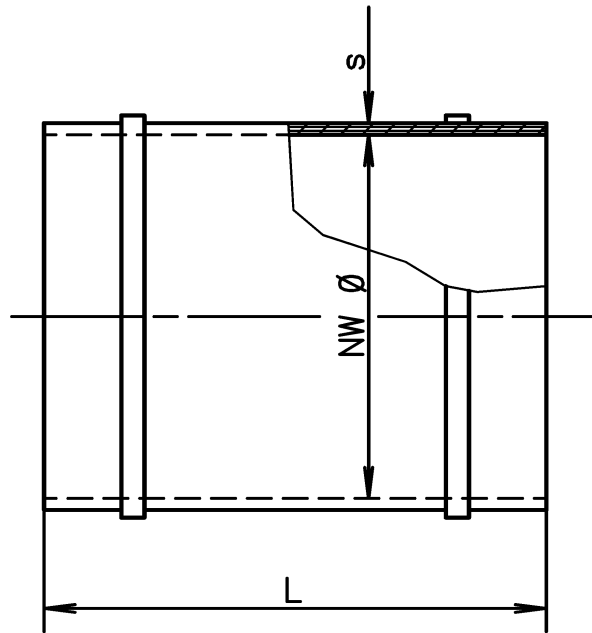

Motor cover direct drive

Motor cover v-belt drive

Sleeve PVC round with fixing bands, stainless

NW Ø	L	s
450-500	160	3
560-710	200	3
800-1250	250	3

Sleeve PVC rectangular with flanges on both sides

Fan Type CMMV	a x b	Dimensions	
		L	S
450	450 x 355	190	3
500	500 x 400	190	3
560	560 x 450	240	3
630	630 x 500	240	3
710	710 x 560	240	3
800	800 x 630	290	3
900	900 x 710	290	3
1000	1000 x 800	290	3
1120	1120 x 900	290	3
1250	1250 x 1000	290	3