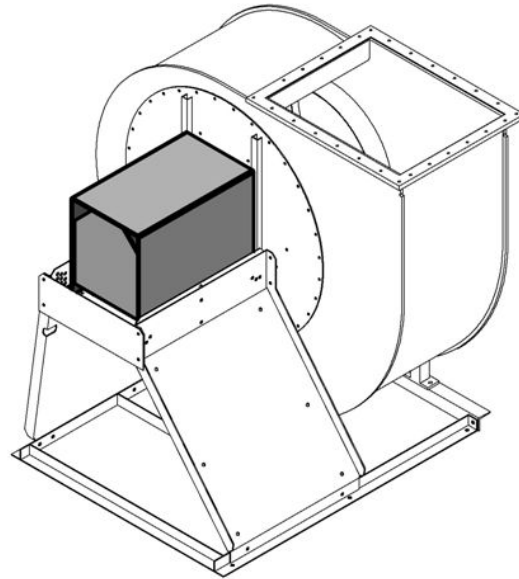

Vibration absorbers

Direct drive

V-belt drive

Vibration absorber Type	Dimensions				
	D	H	E	I	b
V 8/40	40	40	M8	23	7
V 8/50	50	40	M10	25	10

Fan Type CMMV		Type	Number
Direct	V-belt drive		
450-560	450, 500	V 8/40	4
630	560, 630	V 8/50	4
710, 800	710, 800	V 8/50	6

Motor cover direct drive

Motor cover v-belt drive

Sleeve PVC round with fixing bands, stainless

NW Ø	L	s
450-500	160	3
560-710	200	3
800-1250	250	3

Sleeve PVC rectangular with flanges on both sides

Fan Type CMMV	a x b	Dimensions	
		L	S
450	450 x 355	190	3
500	500 x 400	190	3
560	560 x 450	240	3
630	630 x 500	240	3
710	710 x 560	240	3
800	800 x 630	290	3
900	900 x 710	290	3
1000	1000 x 800	290	3
1120	1120 x 900	290	3
1250	1250 x 1000	290	3