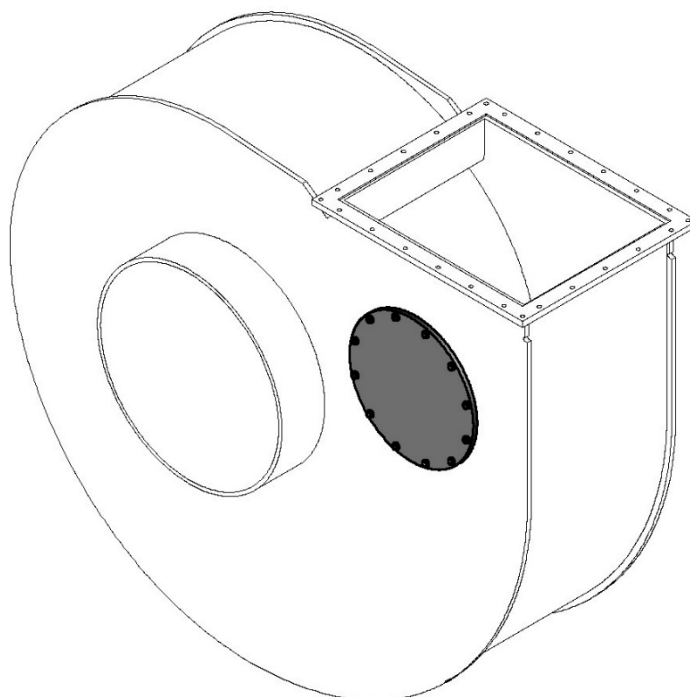

Drain

TYP K

TYP V

Fan Type	With cap	With fitting	NG
CMMV 450-1250	Typ K	Typ V	25

Splinter protection

Inspection hole

Fan Type	Ø D
CMMV 450-560	200
CMMV 630-1250	315

Edition 2023 • Subject to alteration • Copyright by COLASIT AG Spiez