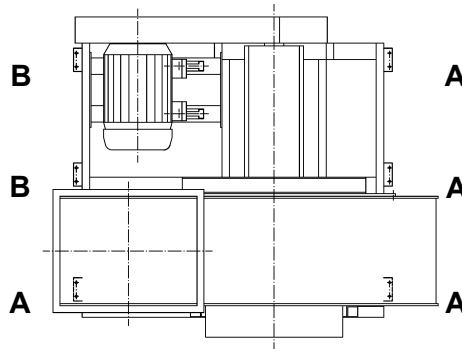

V-belt drive

Fan Type CMMV	Motor-weight kg	Number of elements					
		Direct drive		V-belt drive			
		Position A 45°Sh	Position A 45°Sh	Position B 45°Sh	Position B 55°Sh	Position B 65°Sh	Position B 70°Sh
900	< 300	6	4	2			
	300-450	6	4		2		
	450-550	6	4			2	
1000	< 300	6	4	2			
	300-550	6	4		2		
	550-800	6	4			2	
1120	< 300	6	4	2			
	300-550	6	4		2		
	550-800	6	4			2	
1250	< 300	6	4	2			
	330-550	6	4		2		
	550-800	6	4			2	
	800-1000	6	4				2

Edition 2023 • Subject to alteration • Copyright by COLASIT AG Spiez

COLASIT AG
Plastic construction • Faulenbachweg 63 • CH-3700 Spiez
Phone +41 (0)33 655 61 61 • fans@colasit.com
www.colasit.com

Competence in plastics. Worldwide.