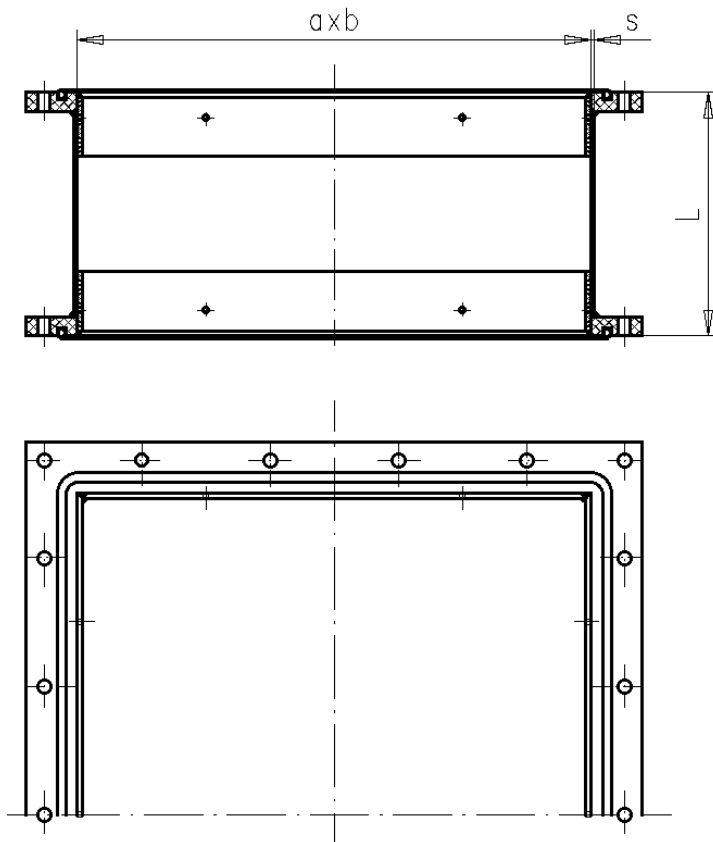

Motor cover direct drive

Motor cover v-belt drive

Sleeve PVC round with fixing bands, stainless

NW Ø	L	s
450-500	160	3
560-710	200	3
800-1250	250	3

Sleeve PVC rectangular with flanges on both sides

Fan Type CMMV	a x b	Dimensions	
		L	S
450	450 x 355	190	3
500	500 x 400	190	3
560	560 x 450	240	3
630	630 x 500	240	3
710	710 x 560	240	3
800	800 x 630	290	3
900	900 x 710	290	3
1000	1000 x 800	290	3
1120	1120 x 900	290	3
1250	1250 x 1000	290	3