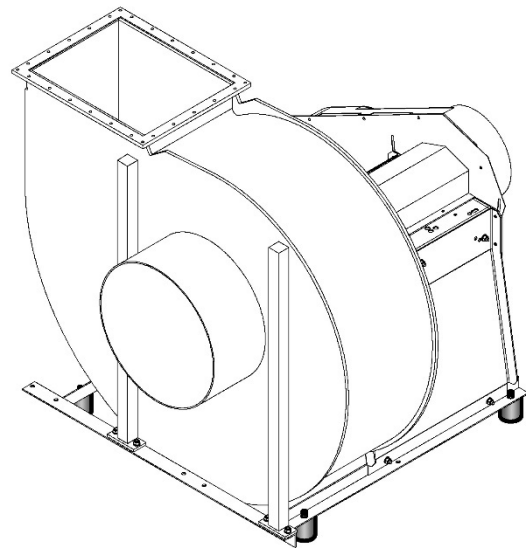

Vibration absorbers

Direct drive

V-belt drive

Vibration absorber Type	Dimensions				
	D	H	E	I	b
V 8/40	40	40	M8	23	7
V 8/50	50	40	M10	25	10

Fan Type CMMV		Type	Number
Direct	V-belt drive		
450-560	450, 500	V 8/40	4
630	560, 630	V 8/50	4
710, 800	710, 800	V 8/50	6

Motor cover direct drive

Motor cover v-belt drive

Sleeve PVC round with fixing bands, stainless

NW Ø	L	s
450-500	160	3
560-710	200	3
800-1250	250	3

Sleeve PVC rectangular with flanges on both sides

Fan Type CMMV	a x b	Dimensions	
		L	S
450	450 x 355	190	3
500	500 x 400	190	3
560	560 x 450	240	3
630	630 x 500	240	3
710	710 x 560	240	3
800	800 x 630	290	3
900	900 x 710	290	3
1000	1000 x 800	290	3
1120	1120 x 900	290	3
1250	1250 x 1000	290	3